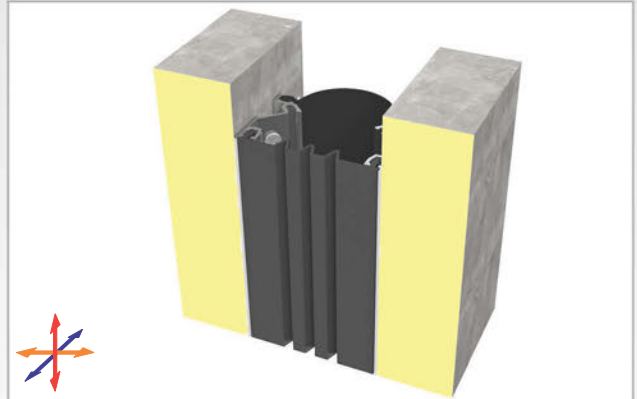

WALL & CEILING

AS U147 can be applied to all types of walls and particularly designed for applications where minimum aluminum view and invisible screwing is inquired. Flush mounted frame design complies with most of the finishes. Interchangeable Push-down elastomeric gasket gains the profile a remarkable movement ability and can be changed without demounting the profile. Profiles up to 100 mm gap are applied with single gasket while the wider ones are with double gaskets joined with a invisible connector profile.

- Application Areas** : Indoor / Wall & Ceiling
- Ideal for** : Shopping Malls, Airports, Residences, Hospitals, Hotels, Commercial & Public Buildings etc.
- Material** : Mill Finish Aluminum (Anodizing optional), EPDM
- Aluminum Alloy** : 6063 AA-USA / EN AW 6063
- Optional Supplies** : Fire Barrier, Waterproof EPDM membrane

* Visuals are representative and the profile configuration may differ depending on the characteristics requested.

COLOR **BLACK**

LOCATION	MODEL	GAP (Fb) mm	HEIGHT (H) MM	OVERALL WIDTH (B) mm	VISIBLE WIDTH (S) mm	MOVEMENT (W) mm	LOAD CAPACITY	STANDARD LENGTH (mt)
Wall to Wall	AS U147-050	50	52	50	50	+16 / -8	N/A	3
	AS U147-080	80	52	80	80	± 20	N/A	3
	AS U147-100	100	52	100	100	+30 / -20	N/A	3
	AS U147-150	150	52	150	150	+40 / -30	N/A	3
	AS U147-200	200	52	200	200	+60 / -40	N/A	3

Note: Please ask for different sizes

Butil Bant (istek üzerine)
Butyl Tape (on request)

Profil No Profile Number	AS U147 080	
Fb (mm)	80	
H (mm)	yaklaşık approx.	52
W± (mm)	yaklaşık approx.	±20
Renk Color	Alüminyum: Natürel, Fitiller: Siyah Aluminum: Natural, Inserts: Black	
Malzeme Material	Alüminyum, EPDM Kauçuk(siyah) Aluminum, EPDM Rubber(black)	
Standart Uzunluk Standard Length	3	