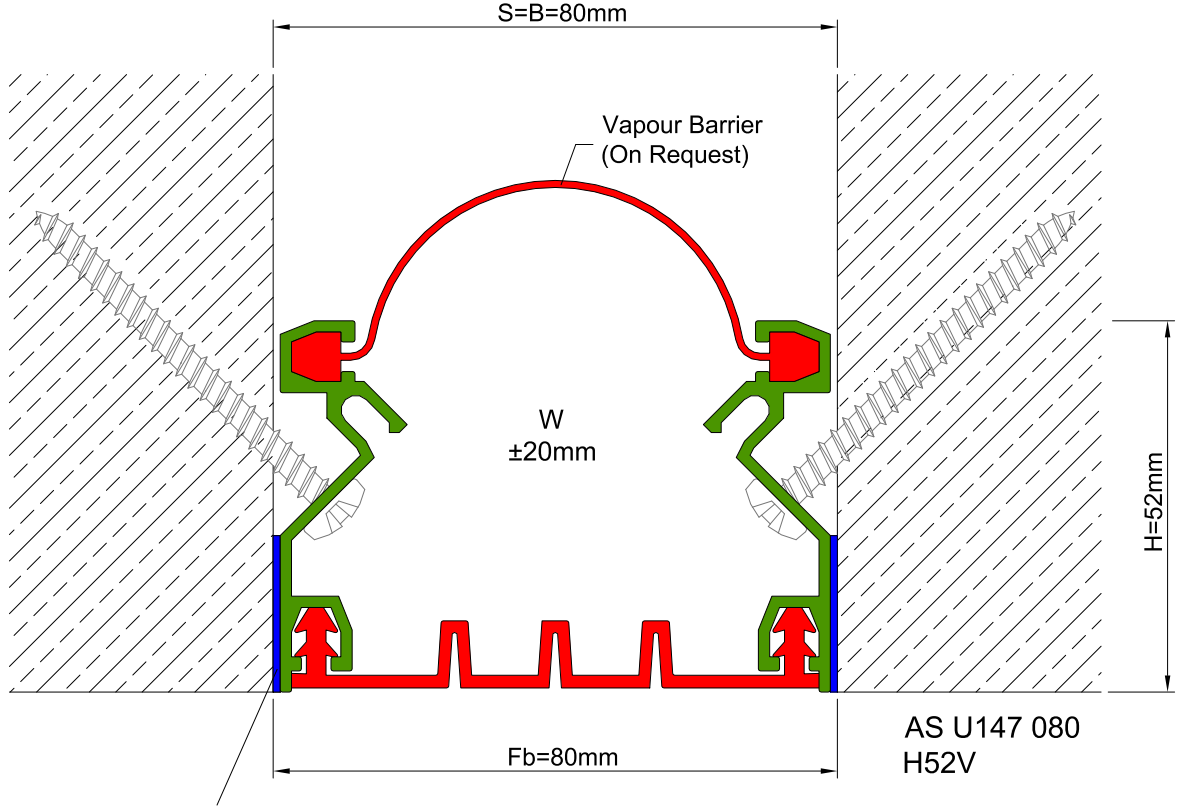

WALL & CEILING

AS U147 can be applied to all types of walls and particularly designed for applications where minimum aluminum view and invisible screwing is inquired. Flush mounted frame design complies with most of the finishes. Interchangeable Push-down elastomeric gasket gains the profile a remarkable movement ability and can be changed without demounting the profile. Profiles up to 100 mm gap are applied with single gasket while the wider ones are with double gaskets joined with a invisible connector profile.

* Visuals are representative and the profile configuration may differ depending on the characteristics requested.

COLOR **BLACK**

LOCATION	MODEL	GAP (Fb) mm	HEIGHT (H) MM	OVERALL WIDTH (B) mm	VISIBLE WIDTH (S) mm	MOVEMENT (W) mm	LOAD CAPACITY	STANDARD LENGTH (mt)
Wall to Wall	AS U147-050	50	52	50	50	+16 / -8	N/A	3
	AS U147-080	80	52	80	80	± 20	N/A	3
	AS U147-100	100	52	100	100	+30 / -20	N/A	3
	AS U147-150	150	52	150	150	+40 / -30	N/A	3
	AS U147-200	200	52	200	200	+60 / -40	N/A	3

Note: Please ask for different sizes

Butil Bant (istek üzerine)
Butyl Tape (on request)

Profil No Profile Number	AS U147 080	
Fb (mm)	80	
H (mm)	yaklaşık approx.	52
W± (mm)	yaklaşık approx.	±20
Renk Color	Alüminyum: Natürel, Fitiller: Siyah Aluminum: Natural, Inserts: Black	
Malzeme Material	Alüminyum, EPDM Kauçuk(siyah) Aluminum, EPDM Rubber(black)	
Standart Uzunluk Standard Length	3	