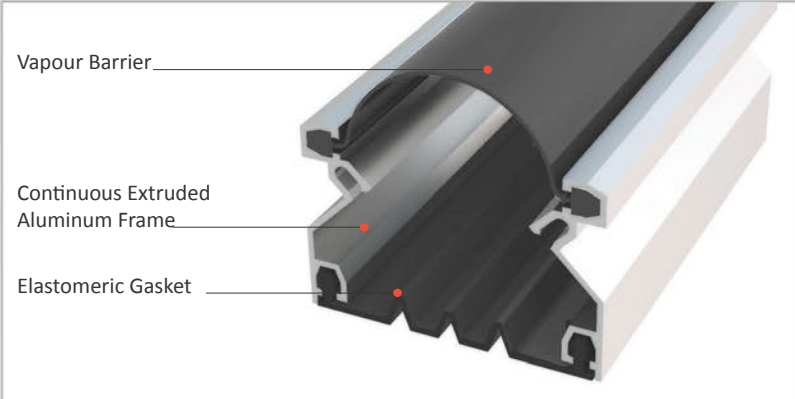

WALL & CEILING

AS U147 can be applied to all types of walls and particularly designed for applications where minimum aluminum view and invisible screwing is inquired. Flush mounted frame design complies with most of the finishes. Interchangeable Push-down elastomeric gasket gains the profile a remarkable movement ability and can be changed without demounting the profile. Profiles up to 100 mm gap are applied with single gasket while the wider ones are with double gaskets joined with a invisible connector profile.

- Application Areas** : Indoor / Wall & Ceiling
- Ideal for** : Shopping Malls, Airports, Residences, Hospitals, Hotels, Commercial & Public Buildings etc.
- Material** : Mill Finish Aluminum (Anodizing optional), EPDM
- Aluminum Alloy** : 6063 AA-USA / EN AW 6063
- Optional Supplies** : Fire Barrier, Waterproof EPDM membrane

* Visuals are representative and the profile configuration may differ depending on the characteristics requested.

COLOR **BLACK**

LOCATION	MODEL	GAP (Fb) mm	HEIGHT (H) MM	OVERALL WIDTH (B) mm	VISIBLE WIDTH (S) mm	MOVEMENT (W) mm	LOAD CAPACITY	STANDARD LENGTH (mt)
Wall to Wall	AS U147-050	50	52	50	50	+16 / -8	N/A	3
	AS U147-080	80	52	80	80	± 20	N/A	3
	AS U147-100	100	52	100	100	+30 / -20	N/A	3
	AS U147-150	150	52	150	150	+40 / -30	N/A	3
	AS U147-200	200	52	200	200	+60 / -40	N/A	3